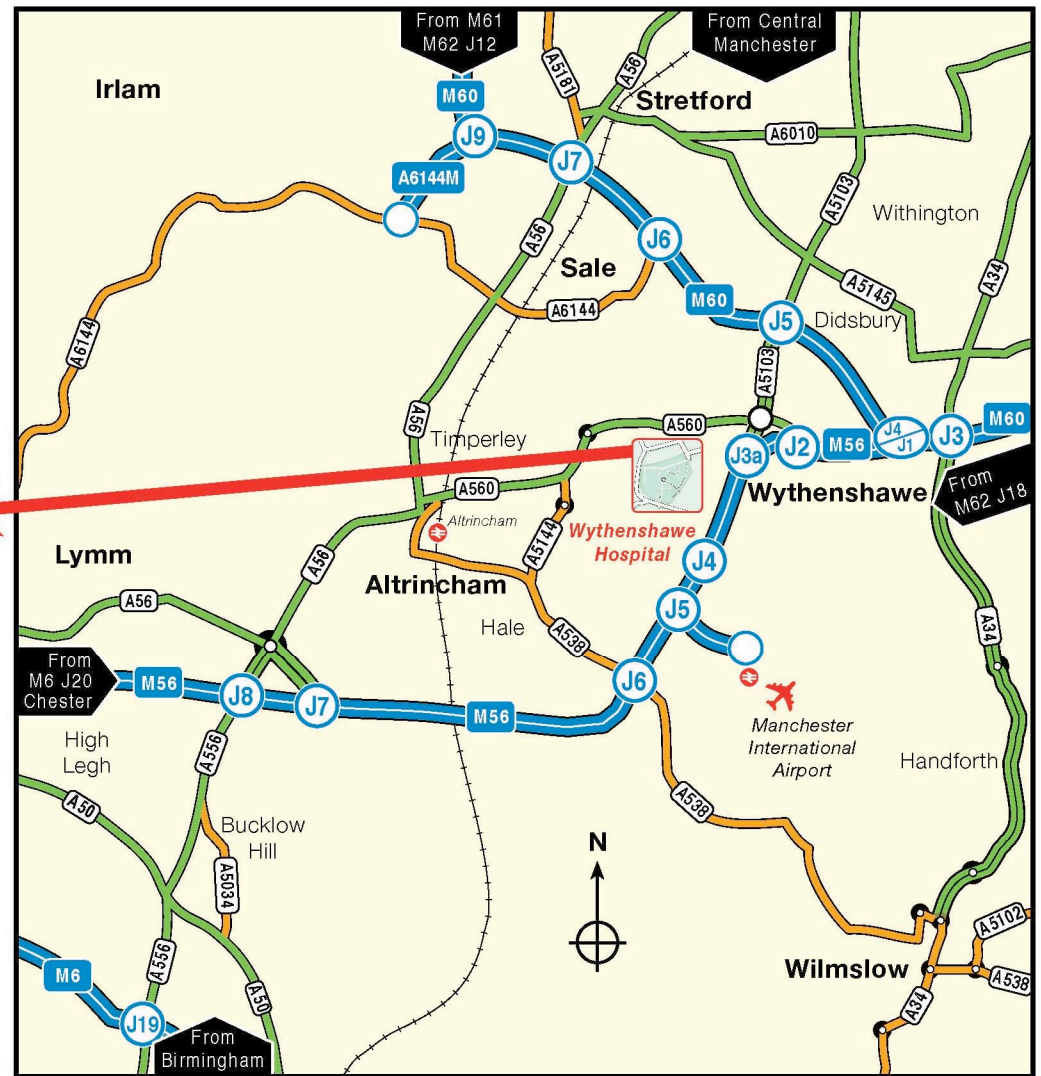

**By Train**

Altrincham is the nearest railway station. Manchester Airport also has a station. The Hospital is a short taxi ride from either station. For further train service information, please telephone the National Rail Enquiry Line on 08457 48 49 50.

**By Bus**

The following buses include Wythenshawe Hospital in their route: 11, 19/19A, 19B/19/c, 84, 104, 109, 177, 178, 179, 196, 276, 368. Call GMPTE on 0161 228 7811, or visit [www.gmpTE.com](http://www.gmpTE.com) for bus times.

**From the East - M60**

Leave the M60 at junction 4 and join the M56. Leave the M56 at junction 2 and take the second exit at the roundabout onto the A560 towards Altrincham. Continue ahead over the next two roundabouts. After 1 mile turn left into Southmoor Road and continue to follow this until you reach the Hospital.

**From the North & West - M60**

Leave the M60 at junction 5 and head south on the A5103. Take the slip road exit at junction 3a of the M56, taking the third exit at the roundabout to join the A560 towards Altrincham. After 1 mile turn left into Southmoor Road and continue to follow this until you reach the Hospital.